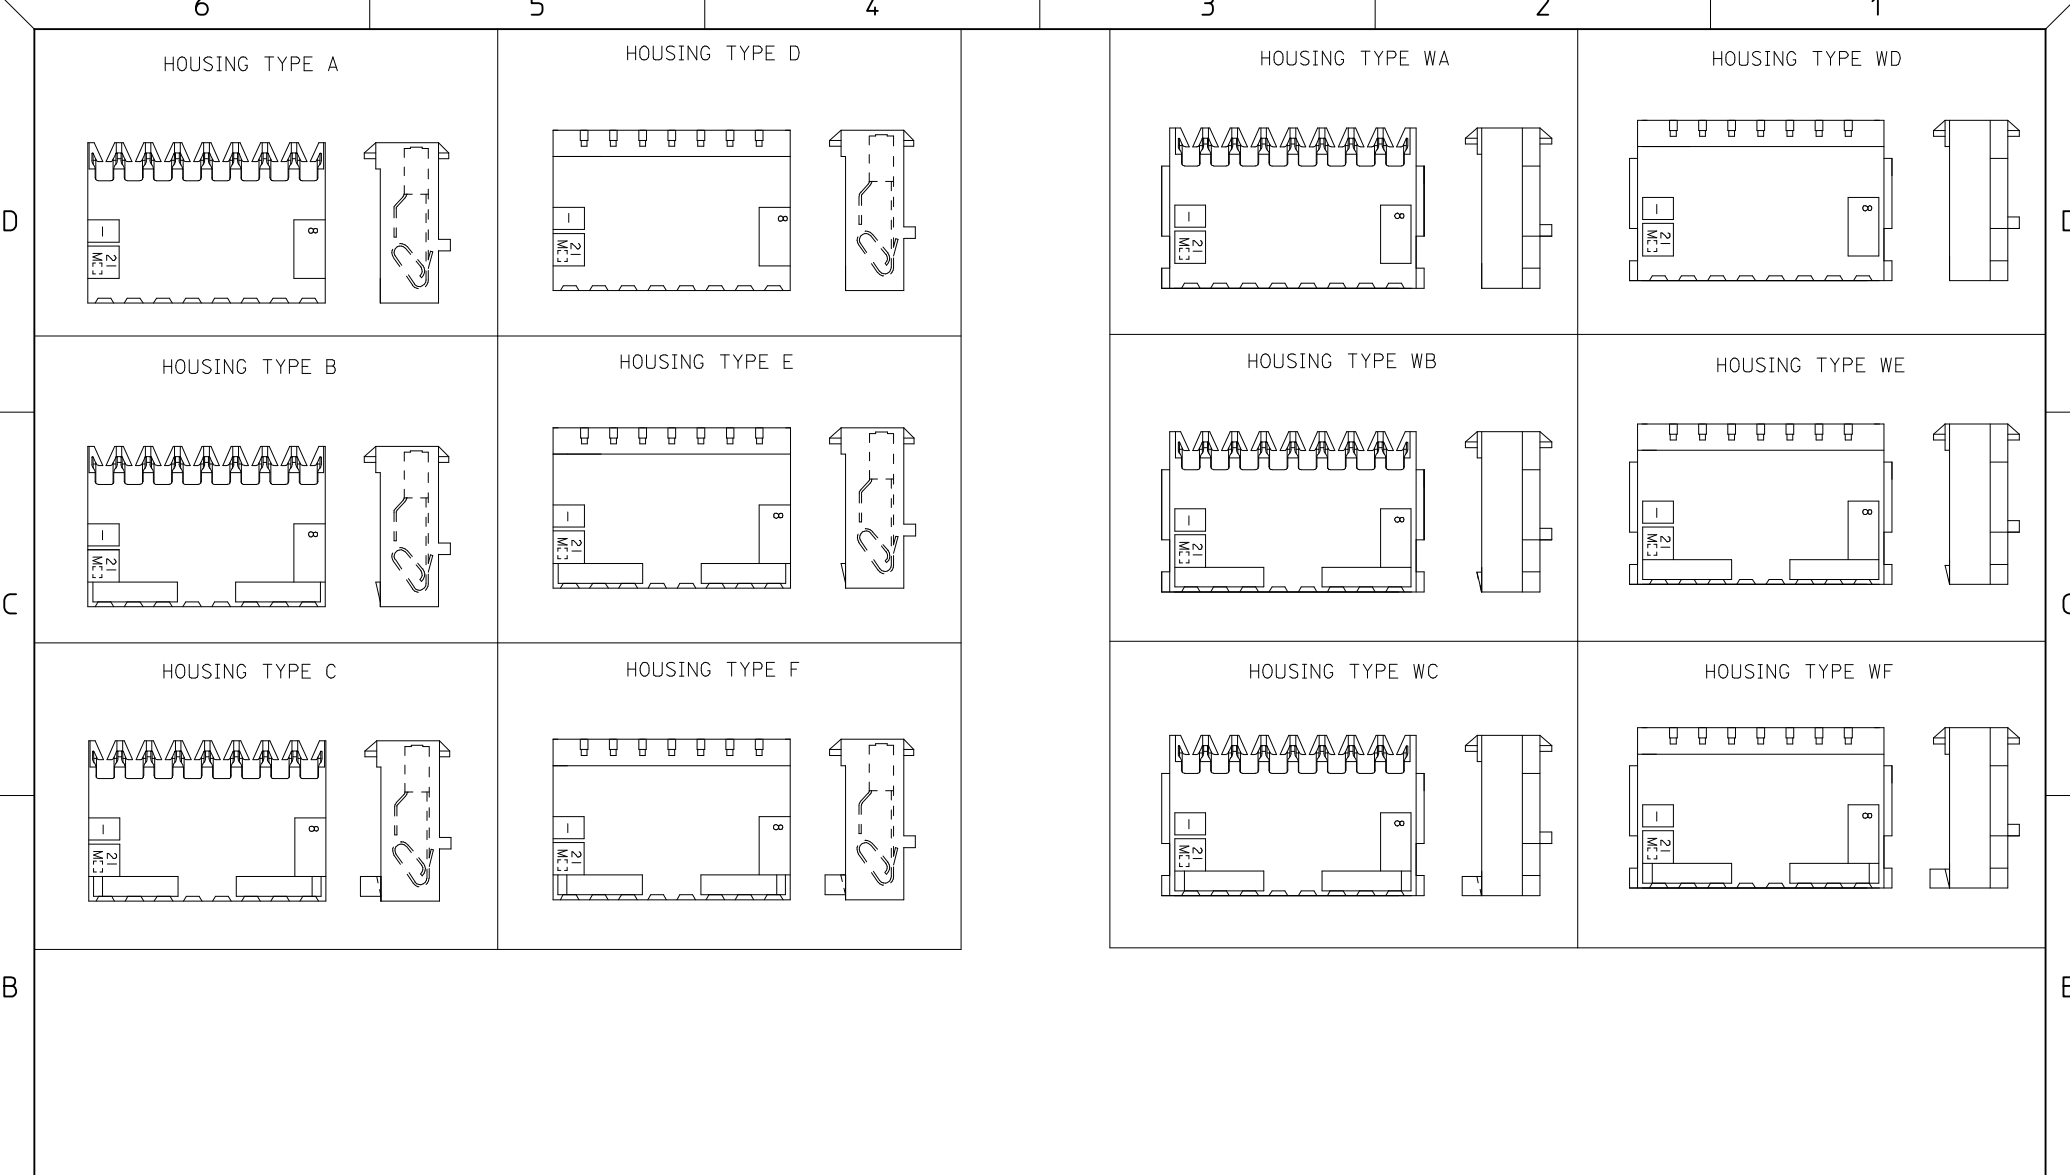

FACTORY I.D.
EC NO: UCP2009-2029
DRWN:MKIPPER 2009/02/25
CHKD:SSOUSEK 2009/02/25
APPR:FSMITH 2009/02/26
AZ7

DESCRIPTION
QUALITY SYMBOLS

GENERAL TOLERANCES (UNLESS SPECIFIED)	
	mm INCH
4 PLACES	± --- ± ---
3 PLACES	± --- ± ---
2 PLACES	± --- ± ---
1 PLACE	± --- ± ---
ANGULAR ±1/2°	
DRAFT WHERE APPLICABLE MUST REMAIN WITHIN DIMENSIONS	

DIMENSION STYLE	
MM/IN	
DRAWN BY	DATE
SAMIEC	2004/04/13
CHECKED BY	DATE
SAMIEC	2004/04/13
APPROVED BY	DATE
MARGULIS	2004/04/13
MATERIAL NO.	
SEE CHART	

SCALE	DESIGN UNITS	THIRD ANGLE PROJECTION
---	INCH	
TITLE		
KK 100 IDT CONNECTOR ASSEMBLY		
MOLEX INCORPORATED		
DOCUMENT NO.	SHEET NO.	
SD-7720-001	2 OF *	
THIS DRAWING CONTAINS INFORMATION THAT IS PROPRIETARY TO MOLEX INCORPORATED AND SHOULD NOT BE USED WITHOUT WRITTEN PERMISSION