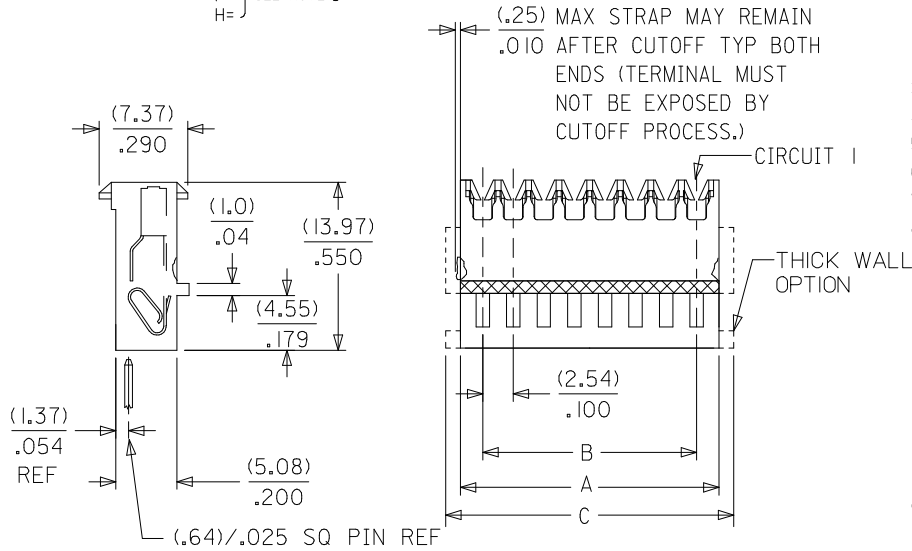

1. MATERIAL: UNFILLED NYLON, UL94V-2, MOLDED MATERIAL (CLEAR)
2. FINISH:
   - (102) OVERALL TIN: (0.00508)/.000200 MIN OVER (0.00254)/.000100 MIN COPPER.
   - (208) SELECT GOLD: (0.00038)/.000015 MIN, * SELECT TIN: (0.00254)/.000100 MIN, OVERALL NICKEL UNDERPLATE: (0.00127)/.000050 MIN.
   - (228) SELECT GOLD: (0.00076)/.000030 MIN, * SELECT TIN: (0.00254)/.000100 MIN, OVERALL NICKEL UNDERPLATE: (0.00127)/.000050 MIN.
   - (501) OVERALL GOLD: (0.00051)/.000020 MIN OVER (0.00076)/.000030 MIN NICKEL
   - (502) OVERALL GOLD: (0.00051)/.000020 MIN OVER (0.00127)/.000050 MIN NICKEL.
   - (503) OVERALL GOLD: (0.00076)/.000030 MIN OVER (0.00127)/.000050 MIN NICKEL.
   - (P909) OVERALL TIN: (0.00254)/.000100 MIN. *THE PRIMARY SHIPPING CARTON WILL BE LABELED COMPLIANT TO RoHS DIRECTIVE 2002/95/EC AND ELV ANNEX II OF DIRECTIVE 2000/53/EC*. CARTONS WITHOUT THIS LABEL MAY CONTAIN PRODUCT WITH TIN/LEAD PLATINGS.
3. PRODUCT SPECIFICATION: PS-7720-001
4. PACKAGING: BULK PK-7720-001 SEE CHART
5. THESE HOUSINGS ARE FOR USE WITH SINGLE 22 AWG WIRE TERMINATION ONLY
6. COLOR STRIPE TO RUN LENGTH OF RIB AS SHOWN (SEE CHART FOR COLOR)
7. SEE APPLICATION SPEC SMES-7720-0002 FOR ADDITIONAL INFORMATION.
8. WIRE SPECIFICATIONS: SEE SMES-7720-0002 (INSUL. DIA (1.52)/.060 MAX)
   - SLOT SIZE A FOR USE WITH: 26 AWG SOLID, STRANDED TINNED
   - SLOT SIZE H FOR USE WITH: 28 AWG SOLID, STRANDED TINNED, AND STRANDED TOPCOAT
   - SLOT SIZE F FOR USE WITH: 24 AWG SOLID, STRANDED TINNED, AND STRANDED TOPCOAT
   - SLOT SIZE E FOR USE WITH: 22 AWG STRANDED TINNED
9. THIS PART CONFORMS TO CLASS B REQUIREMENTS OF COSMETIC SPECIFICATION PS-45499-002.

NO OF CKTS	DIM A	DIM B	DIM C
2	(5.44) .214	(2.54) .100	(7.59) .299
3	(7.98) .314	(5.08) .200	(10.13) .399
4	(10.52) .414	(7.62) .300	(12.67) .499
5	(13.06) .514	(10.16) .400	(15.21) .599
6	(15.60) .614	(12.70) .500	(17.75) .699
7	(18.14) .714	(15.24) .600	(20.29) .799
8	(20.68) .814	(17.78) .700	(22.23) .899
9	(23.22) .914	(20.30) .800	(25.37) .999
10	(25.76) 1.014	(22.86) .900	(27.91) 1.099
11	(28.30) 1.114	(25.40) 1.000	(30.45) 1.199
12	(30.84) 1.214	(27.94) 1.100	(32.99) 1.299
13	(33.38) 1.314	(30.48) 1.200	(35.53) 1.399
14	(35.92) 1.414	(33.02) 1.300	(38.07) 1.499
15	(38.46) 1.514	(35.56) 1.400	(40.61) 1.599
16	(41.00) 1.614	(38.10) 1.500	(43.15) 1.699
17	(43.54) 1.714	(40.64) 1.600	(45.69) 1.799
18	(46.08) 1.814	(43.18) 1.700	(48.23) 1.899
19	(48.62) 1.914	(45.72) 1.800	(50.77) 1.999
20	(51.16) 2.014	(48.26) 1.900	(53.31) 2.099
21	(53.70) 2.114	(50.80) 2.000	(55.85) 2.199
22	(56.24) 2.214	(53.34) 2.100	(58.39) 2.299
23	(58.78) 2.314	(55.88) 2.200	(60.93) 2.399
24	(61.32) 2.414	(58.42) 2.300	(63.47) 2.499
25	(63.86) 2.514	(60.96) 2.400	(66.01) 2.599
26	(66.40) 2.614	(63.50) 2.500	(68.55) 2.699
27	(68.94) 2.714	(66.04) 2.600	(71.09) 2.799
28	(71.48) 2.814	(68.58) 2.700	(73.63) 2.899

CORRECT HSG. NO.'S EC NO: UCP2009-2291 DRWN:MKIPPER 2009/04/16 CHKD:SSOUSEK 2009/04/17 APPR:FSM:TH 2009/04/17	QUALITY SYMBOLS ▽=0 ◁=0	DESCRIPTION	REV	BA

GENERAL TOLERANCES (UNLESS SPECIFIED)	
	mm INCH
4 PLACES	± .005 ± .0002
3 PLACES	± .005 ± .0002
2 PLACES	± .005 ± .0002
1 PLACE	± .005 ± .0002
ANGULAR ±1/2°	
DRAFT WHERE APPLICABLE MUST REMAIN WITHIN DIMENSIONS	

DIMENSION STYLE	
MM/IN	
DRAWN BY	DATE
SAMIEC	2004/04/13
CHECKED BY	DATE
SAMIEC	2004/04/13
APPROVED BY	DATE
MARGULIS	2004/04/13
MATERIAL NO.	DOCUMENT NO.
SEE CHART	SD-7720-001

SCALE	DESIGN UNITS	THIRD ANGLE PROJECTION
---	INCH	
TITLE		
KK 100 IDT CONNECTOR ASSEMBLY		
MOLEX MOLEX INCORPORATED		
SHEET NO.		1 OF *